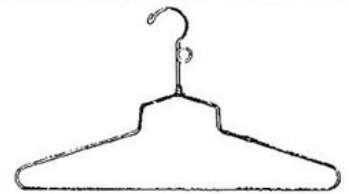

HANGERS

#4000
16" BLACK NON-SLIP HANGER
WITH RIGID HOOK.

#4001
16" BLACK NON-SLIP HANGER
WITH SWIVEL HOOK.

#4002
16" DRESS/BLOUSE HANGER
WITH LOOP HOOK.
AVAILABLE IN CHROME.

#4003
16" SUIT HANGER WITH LOOP
HOOK. AVAILABLE IN CHROME.

#4004
12" SKIRT HANGER WITH
SWIVEL HOOK.
AVAILABLE IN CHROME.

#4005
DROP ATTACHMENT. 15" DROP,
12" WIDE.
AVAILABLE IN CHROME

#4006
16" LINGERIE HANGER WITH
LOOP HOOK.
AVAILABLE IN CHROME.

#4007
12" BIKINI HANGER WITH
SWIVEL HOOK.
AVAILABLE IN CHROME.

#4008
DIAPER PIN ROD.
AVAILABLE IN CHROME.

#4009
14" SLACKS HANGER WITH
WHITE RUBBER SLEEVE.
AVAILABLE IN CHROME.

#4011
HANGER STACKER. HOLDS UP
TO 100 HANGERS.
AVAILABLE IN CHROME.

#4012
60" HANGER RETRIEVER.
AVAILABLE IN CHROME WITH
WOODEN HANDLE.