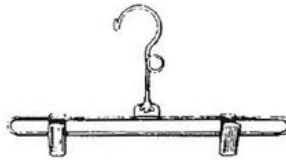

HANGERS

#4000
16" BLACK NON-SLIP HANGER
WITH RIGID HOOK.

#4001
16" BLACK NON-SLIP HANGER
WITH SWIVEL HOOK.

#4002
16" DRESS/BLOUSE HANGER
WITH LOOP HOOK.
AVAILABLE IN CHROME.

#4003
16" SUIT HANGER WITH LOOP
HOOK. AVAILABLE IN CHROME.

#4004
12" SKIRT HANGER WITH
SWIVEL HOOK.
AVAILABLE IN CHROME.

#4005
DROP ATTACHMENT. 15" DROP,
12" WIDE.
AVAILABLE IN CHROME

#4006
16" LINGERIE HANGER WITH
LOOP HOOK.
AVAILABLE IN CHROME.

#4007
12" BIKINI HANGER WITH
SWIVEL HOOK.
AVAILABLE IN CHROME.

#4008
DIAPER PIN ROD.
AVAILABLE IN CHROME.

#4009
14" SLACKS HANGER WITH
WHITE RUBBER SLEEVE.
AVAILABLE IN CHROME.

#4011
HANGER STACKER. HOLDS UP
TO 100 HANGERS.
AVAILABLE IN CHROME.

#4012
60" HANGER RETRIEVER.
AVAILABLE IN CHROME WITH
WOODEN HANDLE.