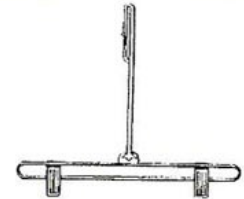

HANGERS

#4000
16" BLACK NON-SLIP HANGER
WITH RIGID HOOK.

#4001
16" BLACK NON-SLIP HANGER
WITH SWIVEL HOOK.

#4002
16" DRESS/BLOUSE HANGER
WITH LOOP HOOK.
AVAILABLE IN CHROME.

#4003
16" SUIT HANGER WITH LOOP
HOOK. AVAILABLE IN CHROME.

#4004
12" SKIRT HANGER WITH
SWIVEL HOOK.
AVAILABLE IN CHROME.

#4005
DROP ATTACHMENT. 15" DROP,
12" WIDE.
AVAILABLE IN CHROME

#4006
16" LINGERIE HANGER WITH
LOOP HOOK.
AVAILABLE IN CHROME.

#4007
12" BIKINI HANGER WITH
SWIVEL HOOK.
AVAILABLE IN CHROME.

#4008
DIAPER PIN ROD.
AVAILABLE IN CHROME.

#4009
14" SLACKS HANGER WITH
WHITE RUBBER SLEEVE.
AVAILABLE IN CHROME.

#4011
HANGER STACKER. HOLDS UP
TO 100 HANGERS.
AVAILABLE IN CHROME.

#4012
60" HANGER RETRIEVER.
AVAILABLE IN CHROME WITH
WOODEN HANDLE.