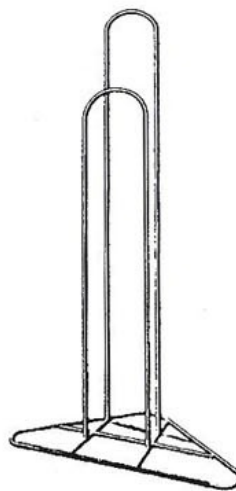

HANGERS

#4000
16" BLACK NON-SLIP HANGER
WITH RIGID HOOK.

#4001
16" BLACK NON-SLIP HANGER
WITH SWIVEL HOOK.

#4002
16" DRESS/BLOUSE HANGER
WITH LOOP HOOK.
AVAILABLE IN CHROME.

#4003
16" SUIT HANGER WITH LOOP
HOOK. AVAILABLE IN CHROME.

#4004
12" SKIRT HANGER WITH
SWIVEL HOOK.
AVAILABLE IN CHROME.

#4005
DROP ATTACHMENT. 15" DROP,
12" WIDE.
AVAILABLE IN CHROME

#4006
16" LINGERIE HANGER WITH
LOOP HOOK.
AVAILABLE IN CHROME.

#4007
12" BIKINI HANGER WITH
SWIVEL HOOK.
AVAILABLE IN CHROME.

#4008
DIAPER PIN ROD.
AVAILABLE IN CHROME.

#4009
14" SLACKS HANGER WITH
WHITE RUBBER SLEEVE.
AVAILABLE IN CHROME.

#4011
HANGER STACKER. HOLDS UP
TO 100 HANGERS.
AVAILABLE IN CHROME.

#4012
60" HANGER RETRIEVER.
AVAILABLE IN CHROME WITH
WOODEN HANDLE.