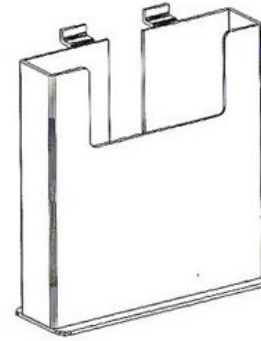

#3209 - 7"H x 11"W

#3227 - 8 1/2"H x 11"W

SLANT PLEXI CARD HOLDER.

#3210 - 7"H x 5 1/2"W

#3211 - 11"H x 7"W

#3228 - 11"H x 8 1/2"W

SLATWALL PLEXI SIGN HOLDER.

#3212 - 5 1/2"H x 7"W

#3213 - 7"H x 11"W

#3214 - 11"H x 14"W

GRID PLEXI SIGN HOLDER.

#3215 - 5 1/2"H x 7"W

#3216 - 7"H x 11"W

PLEXI CARD HOLDERS

FREE STAND PLEXI LITERATURE HOLDER.

#3217 - 9"H x 2"W x 8½"L

PLEXI LITERATURE HOLDER. 9"H x 2"W x 8½"L

#3218 - FOR SLATWALL
#3219 - FOR GRID

90 DEGREE ANGLE SIGN HOLDER.

#3220 - 7"H x 5½"W
#3221 - 11"H x 7"W

PLEXI CARD HOLDER WITH CHROME CHANNEL FOR ¼" & ⅜" FITTINGS. FOR USE WITH CLAMPS, STEMS AND T-STANDS.